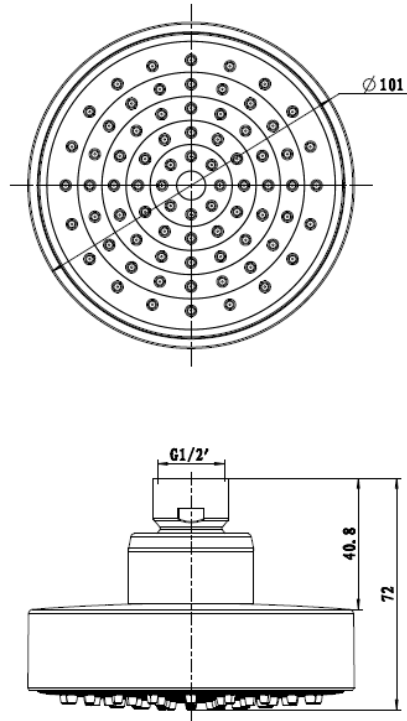

Rain Shower Head

PRODUCT SPECIFICATIONS

- Dimensions : 101(L) x 72(H)mm
- Material : ABS
- Finishing : Chrome
- Water flow rate : -

WELS	Litre/ min
W3	5
W2	6
W/O	8~12

TECHNICAL DRAWING

Copyright © Rigel Technology (S) Pte Ltd. All rights reserved.